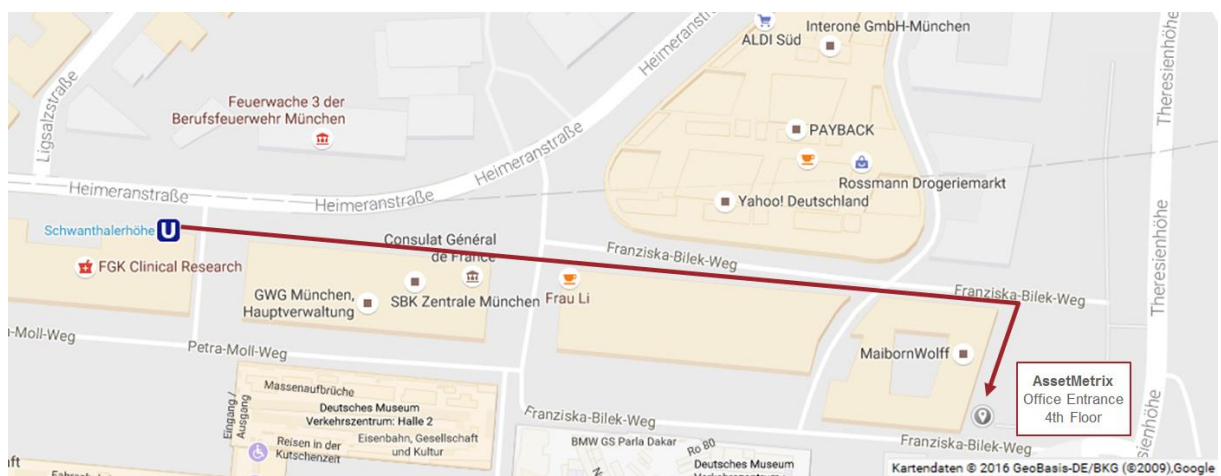

### Arriving by public transportation

The office's nearest underground station is **Schwanthalerhöhe** on the **U4/U5 line**. Follow the exit signs direction "Alter Messeplatz" and take a 300m walk to the AssetMetrix office.

### Arriving by car

The office is near the center of Munich at Theresienwiese. The office entrance is on a pedestrian street. Best park your car at the **EDEKA "Theresie" parking lot**. Enter "**Heimeranstrasse 25, 80339 München**" into your navigation system.